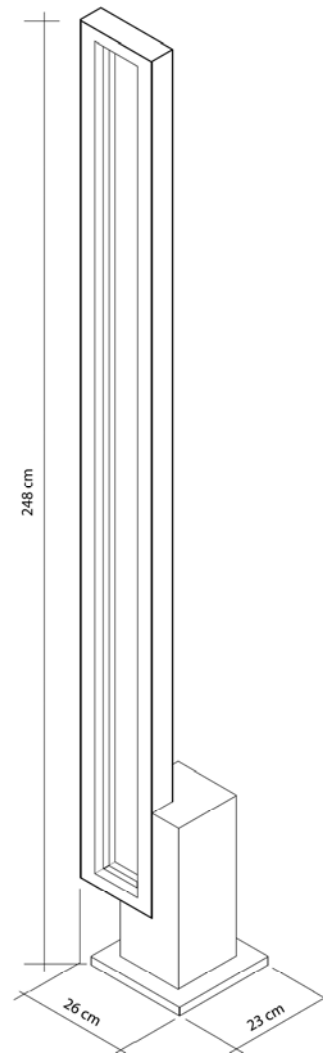

MIRE Ash wood floor lamp – WHITE LED light

During the day or at night, the LT LUBOIS floor lamp is a decorative fixture. It is illuminated with 700 LED lights.

The LT LUBOIS fixture comes with 10Ft of wire and a floor switch, the power supply is connected to a MeanWell driver inside the fixture and a dimmer on the side of the Olycal stone base to turn on the LED light all around the frame. The dimmer allows to change the intensity from minimum light to 100% depending on the light you wish to have. The concrete base has a hand patina to give it a special finish or can be made to a bronze color. For the same output, the LT MIRE saves 75% energy compared to a standard lighting fixture.

Weight : 51.8 lbs/25.5kg
Height : 97-5/8" / 248cm
Width : 9-1/4" / 23.5 cm
Frame : Ash wood.

Power supply 120V. UL Listed MeanWell driver. Energy consumption: 0 to 60 W maxi. Clear LEDs (3000K Warm white, subtle and minimalist or 4000K neutral white upon request). Lighting output: 1000 to 3300 Lumens