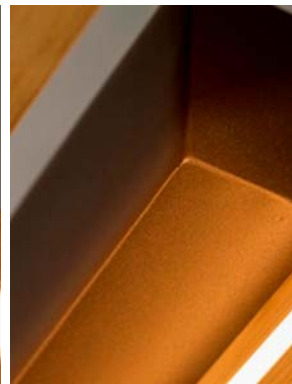

MIRE Ash wood floor lamp – WHITE LED light

During the day or at night, the LT LUBOIS floor lamp is a decorative fixture. It is illuminated with 700 LED lights.

The LT LUBOIS fixture comes with 10Ft of wire and a floor switch, the power supply is connected to a MeanWell driver inside the fixture and a dimmer on the side of the Olycal stone base to turn on the LED light all around the frame. The dimmer allows to change the intensity from minimum light to 100% depending on the light you wish to have. The concrete base has a hand patina to give it a special finish or can be made to a bronze color. For the same output, the LT MIRE saves 75% energy compared to a standard lighting fixture.

Weight : 51.8 lbs/25.5kg
Height : 97-5/8" / 248cm
Width : 9-1/4" / 23.5 cm
Frame : Ash wood.

Power supply 120V. UL Listed MeanWell driver. Energy consumption: 0 to 60 W maxi. Clear LEDs (3000K Warm white, subtle and minimalist or 4000K neutral white upon request). Lighting output: 1000 to 3300 Lumens